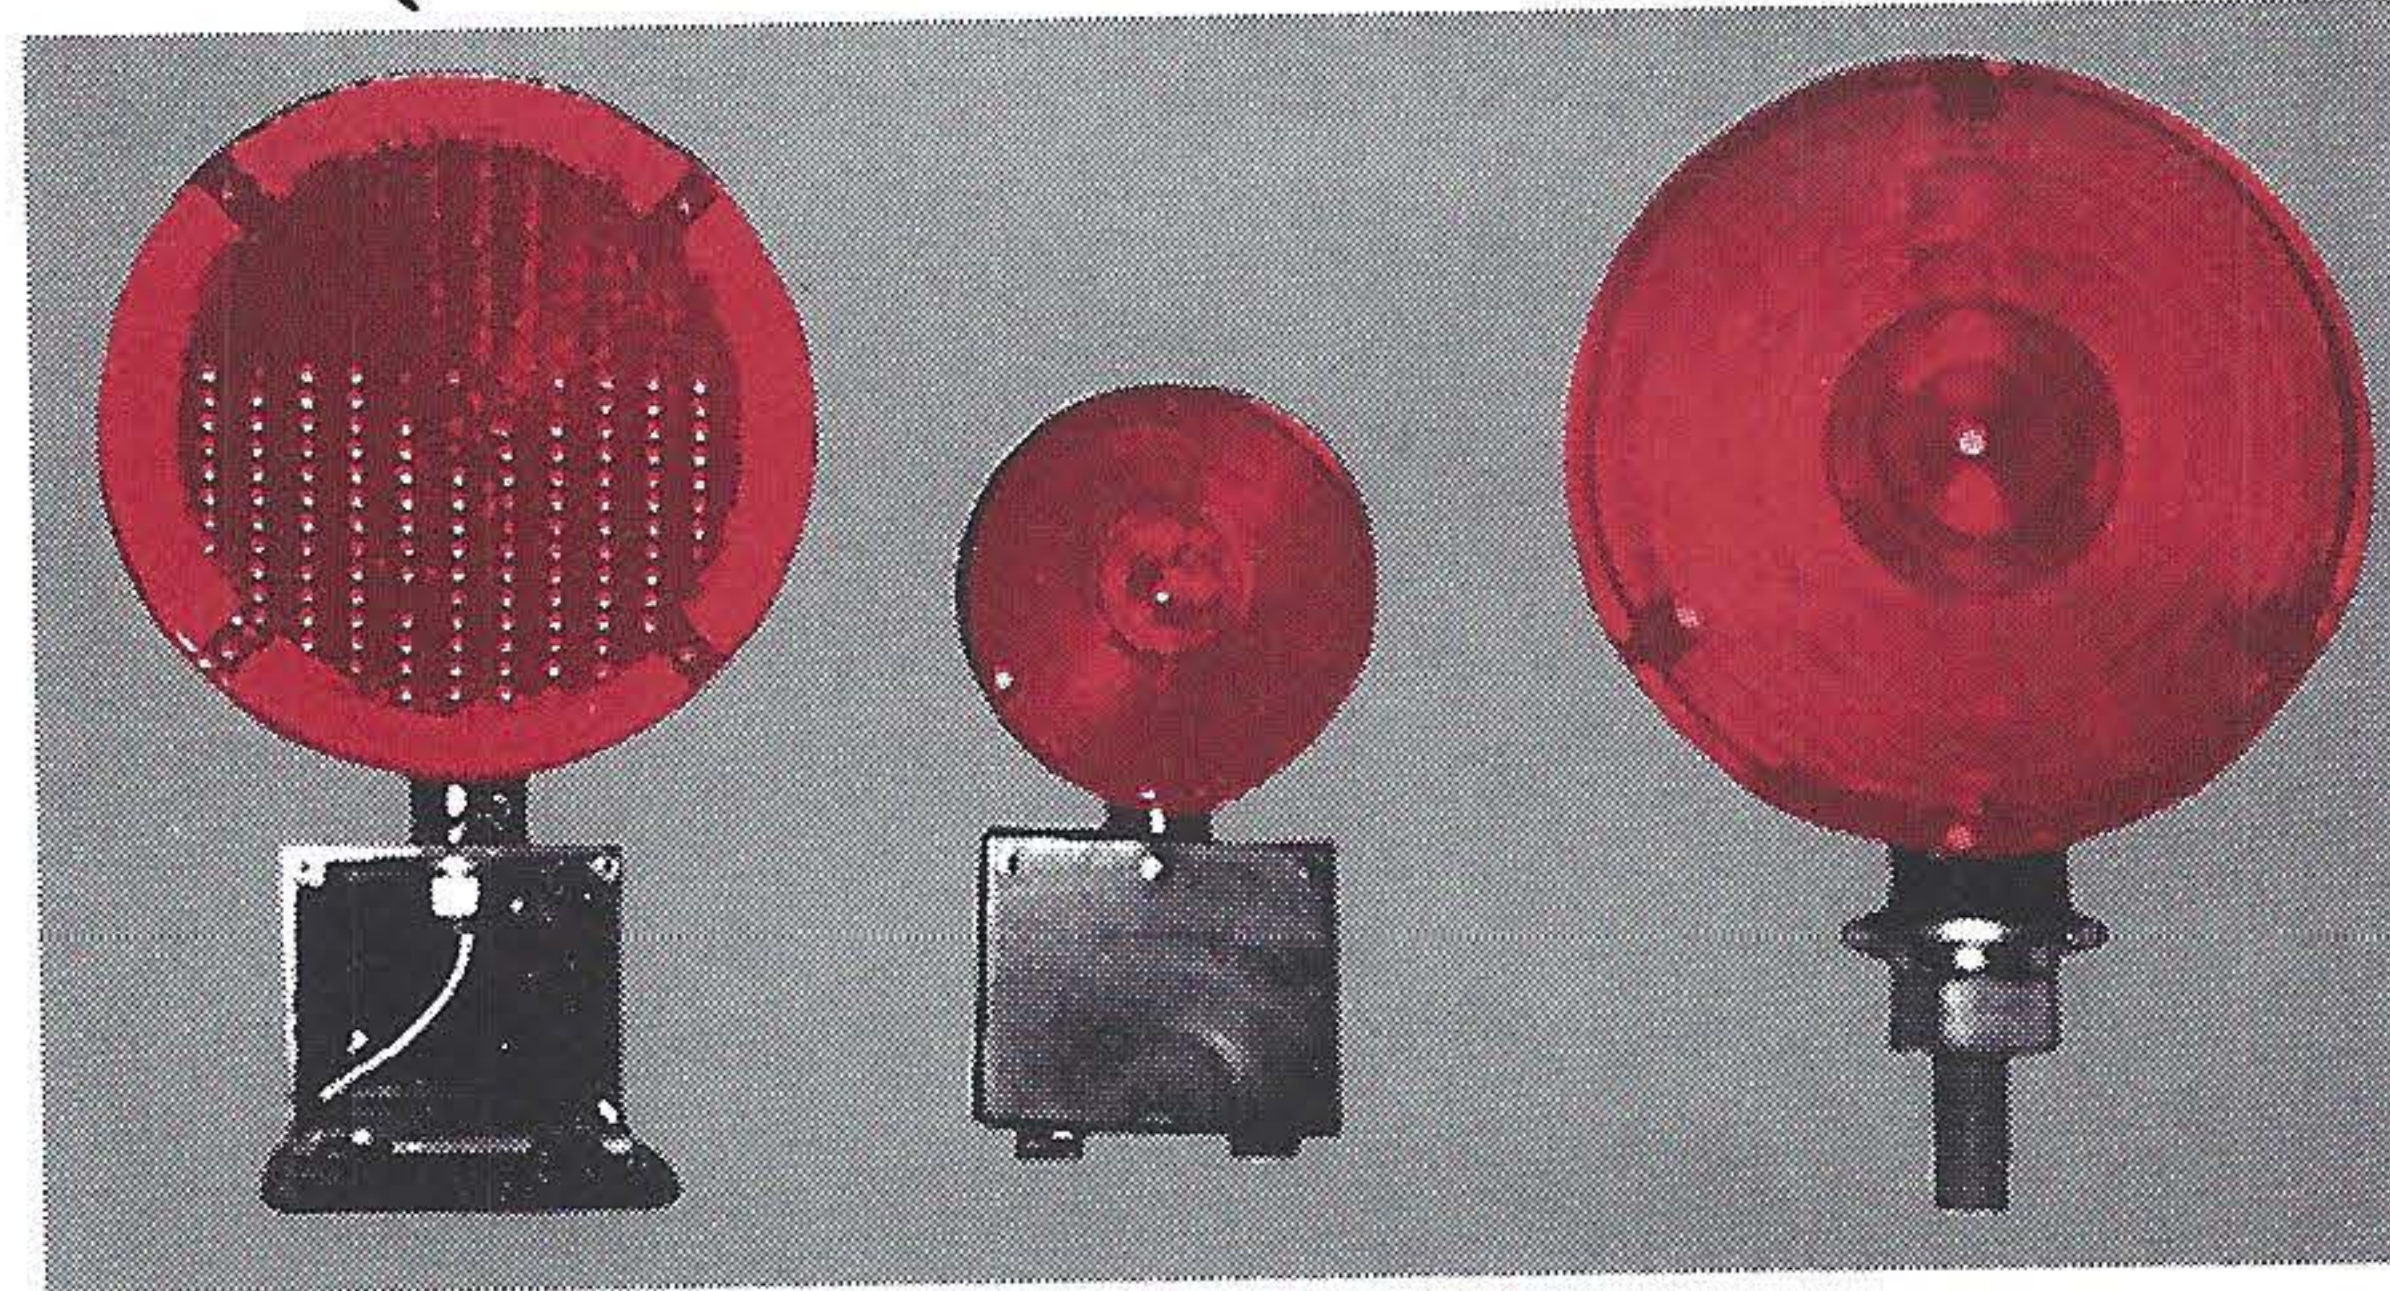

GATE LIGHTS AND JUNCTION BOX
Now Available in Metal and Impact Resistant Lexan
 (Metal Available in 4" only)

Lights Available fully assembled with signal lamp installed
 Polypropylene plastic junction box features hinge lid with snap closure

Ordering Information

<u>G.S.I. Part No.</u>		<u>Description</u>
<u>LEXAN</u>	<u>METAL</u>	
L-4-1013C	L-4-1013C-M	4" GATE LIGHTS-ASSEMBLED COMPLETE WITH LAMP AND JUNCTION BOX
L-7-1013C	---	7" GATE LIGHT-ASSEMBLED COMPLETE WITH LAMP AND JUNCTION BOX
L-4-1013	L-4-1013-M	4" GATE LIGHT WITH JUNCTION BOX
L-7-1013	---	7" GATE LIGHT WITH JUNCTION BOX
L-4106	L-4106-M	4" GATE LIGHT ONLY
L-7-1003	---	7" GATE LIGHT ONLY